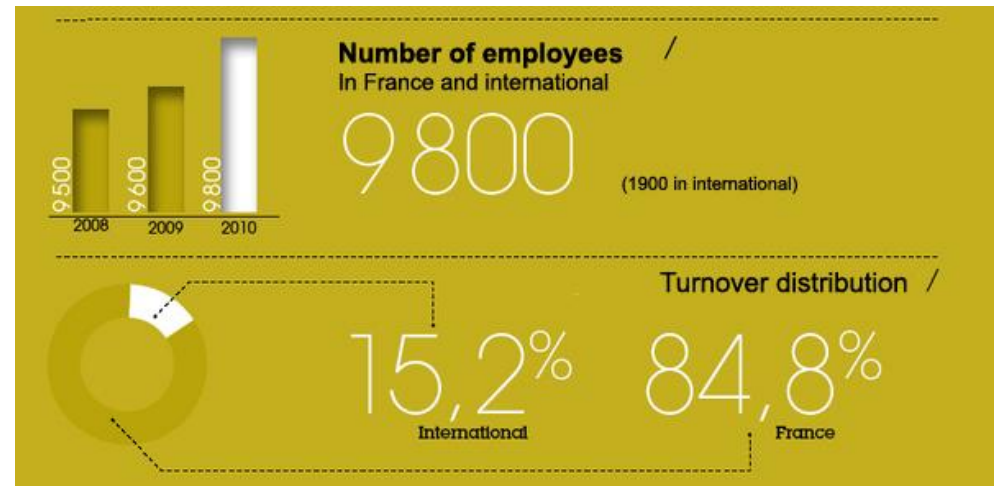

# Apave Group

**Since 1867, we dedicate our experience to risk management**

**We are most suited to fulfil all the expectations of our 200,000 clients**

**05 fields of activity – A complete range of services on the risk management market**

# Apave Group

- **Apave Statistics:**
  - 2010 revenue: €705.2M**
  - 2009 net income : €5,8M**
- **Total workforce: 9 800 employees**  
**(international workforce: 1900 employees)**